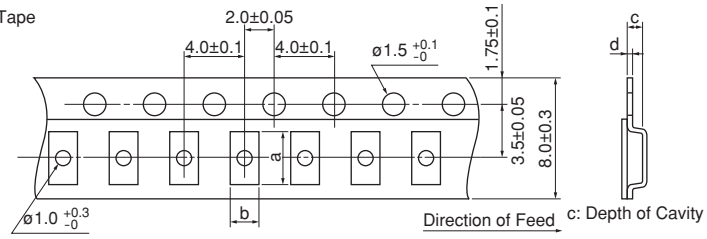

8mm-width · 4mm-pitch · Embossed Tape
(BLM31)

Dimension of the cavity of embossed tape is measured at the bottom side.

Part Number	Dimensions				Minimum Qty. (pcs.)		
					ø180mm Reel	ø330mm Reel	Bulk
	a	b	c	d	Embossed Tape	Embossed Tape	
BLM31	3.5	1.9	1.3	0.2	3000	10000	1000

(in mm)