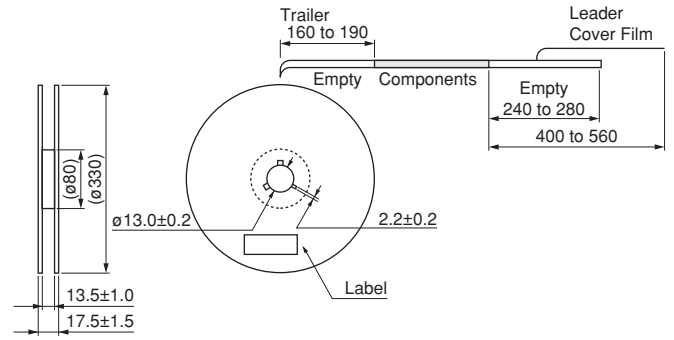

Dimensions of Carrier Tape

• Part Number marked side is always facing upside.

Dimensions of Reel

(in mm)