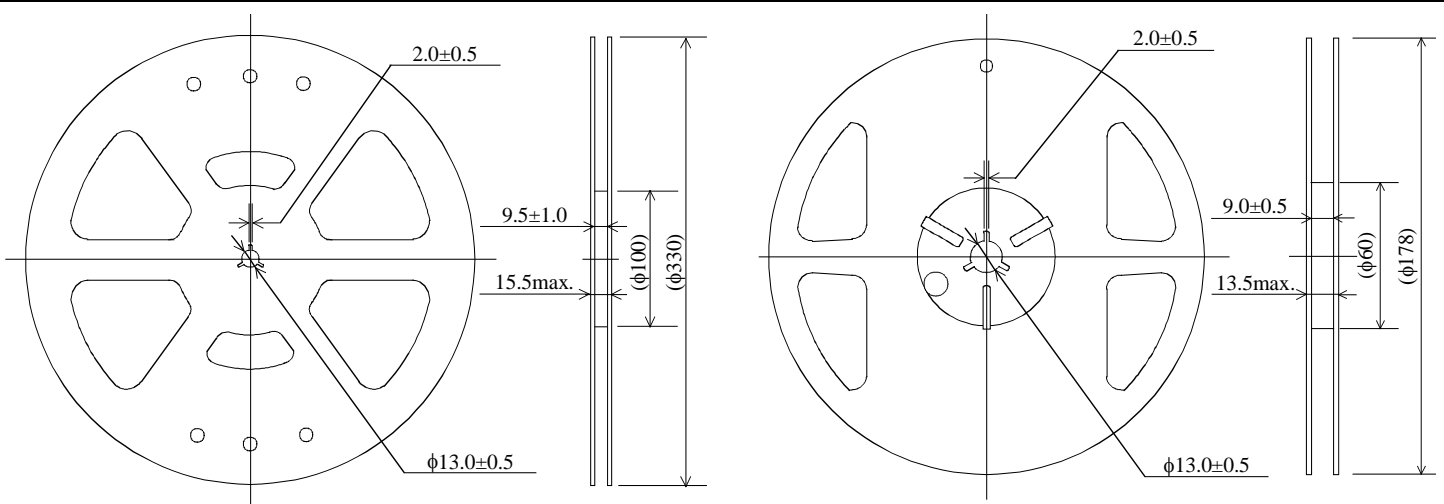

Murata part number : SAFEB856MAA0F00

Package Dimensions

Specification

Item	Specification	
	-30 to +85°C	typ.
Nominal Center Frequency(f_c)	856.5 MHz	
Insertion Loss (843 to 870MHz)	2.3 dB max.	2.0 dB
Absolute Attenuation		
1) 100 to 815 MHz	35 dB min.	50 dB
2) 898 to 925 MHz	42 dB min.	47 dB
3) 1000 to 1500 MHz	30 dB min.	46 dB
4) 1500 to 3000 MHz	25 dB min.	35 dB
Ripple Deviation (843 to 870MHz)	1.5 dB max.	0.5 dB
VSWR (843 to 870MHz)	2.0 max.	1.5
Unbalance Port Matching Impedance (nominal)	50Ω	
Input Signal Level	31.6mW (+15dBm), 2000 hours	

SAW FILTER FOR J-CDMA (Rx)

Murata part number : SAFEB856MAA0F00

Frequency Performance

SAW FILTER FOR J-CDMA (Rx)

Murata part number : SAFEB856MAA0F00

Dimensions of Carrier Tape

Dimensions of Tape

Dimensions of Reel