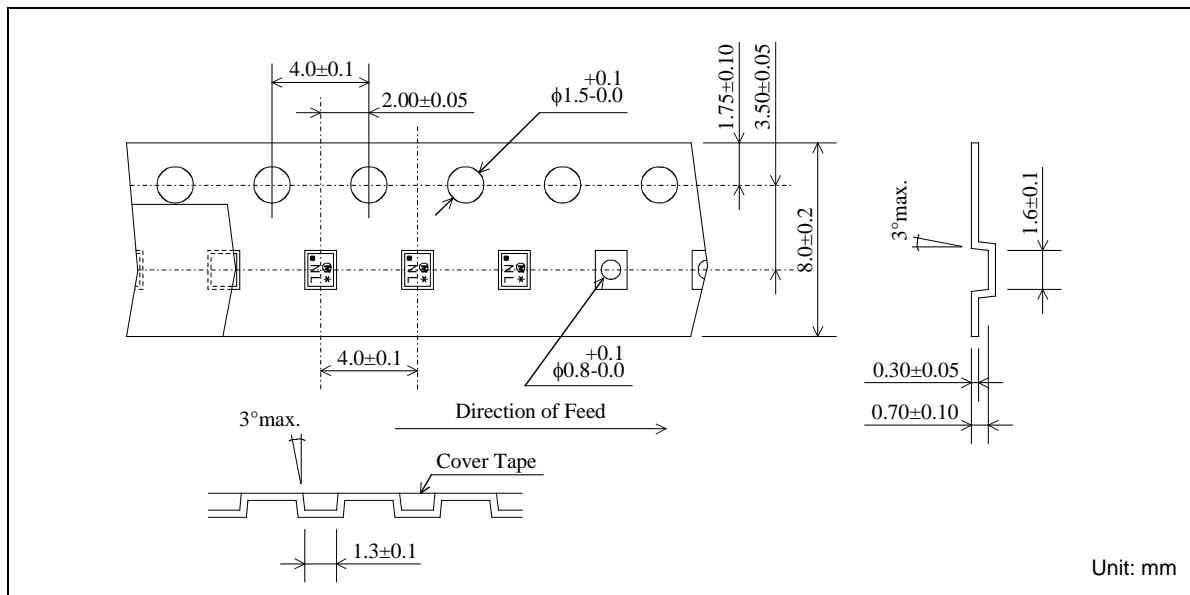

SAW FILTER FOR J-CDMA (Rx)

Murata part number : SAFEB856MAA0F00

Frequency Performance

SAW FILTER FOR J-CDMA (Rx)

Murata part number : SAFEB856MAA0F00

Dimensions of Carrier Tape

Dimensions of Tape

Dimensions of Reel