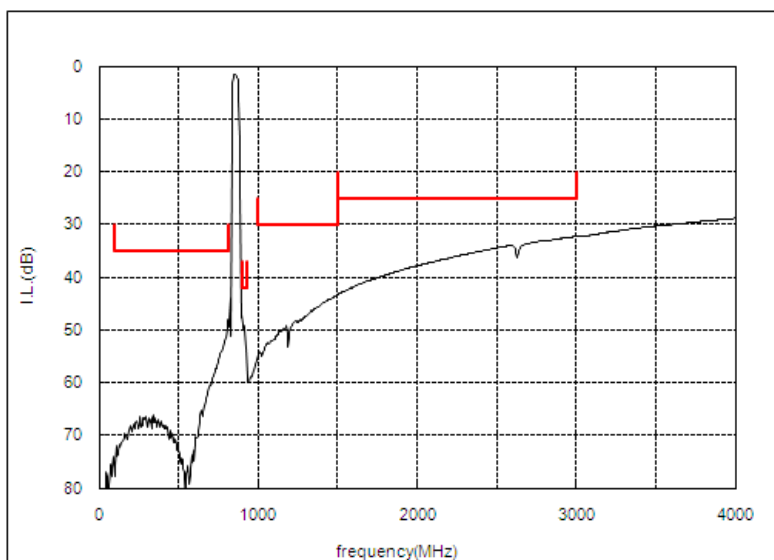

Murata part number : SAFEB856MAA0F00

Package Dimensions

Specification

Item	Specification	
	-30 to +85°C	typ.
Nominal Center Frequency(f_c)	856.5 MHz	
Insertion Loss (843 to 870MHz)	2.3 dB max.	2.0 dB
Absolute Attenuation		
1) 100 to 815 MHz	35 dB min.	50 dB
2) 898 to 925 MHz	42 dB min.	47 dB
3) 1000 to 1500 MHz	30 dB min.	46 dB
4) 1500 to 3000 MHz	25 dB min.	35 dB
Ripple Deviation (843 to 870MHz)	1.5 dB max.	0.5 dB
VSWR (843 to 870MHz)	2.0 max.	1.5
Unbalance Port Matching Impedance (nominal)	50Ω	
Input Signal Level	31.6mW (+15dBm), 2000 hours	

SAW FILTER FOR J-CDMA (Rx)

Murata part number : SAFEB856MAA0F00

Frequency Performance

SAW FILTER FOR J-CDMA (Rx)

Murata part number : SAFEB856MAA0F00

Dimensions of Carrier Tape

Dimensions of Tape

Dimensions of Reel