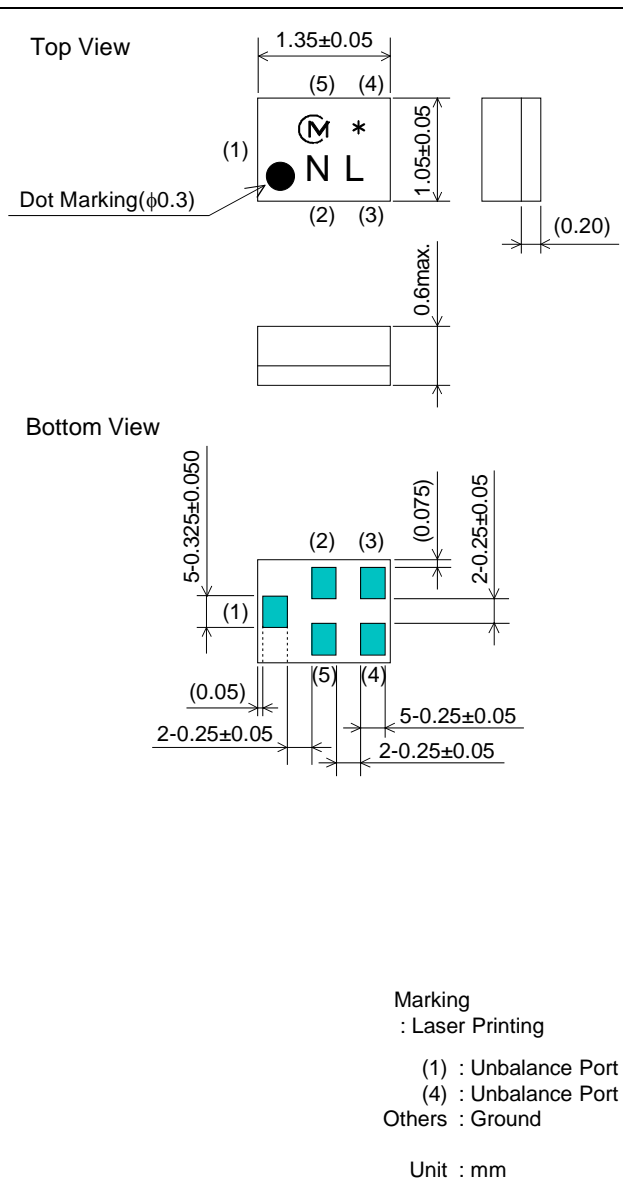

Data Sheet of SAW Components

Note : Murata SAW Component is applicable for Cellular /Cordless phone (Terminal) relevant market only.

Please also read caution at the end of this document.

SAW FILTER FOR J-CDMA (Rx)

Murata part number : SAFEB856MAA0F00

Package Dimensions

Specification

Item	Specification	
	-30 to +85°C	typ.
Nominal Center Frequency(f_c)	856.5 MHz	
Insertion Loss (843 to 870MHz)	2.3 dB max.	2.0 dB
Absolute Attenuation		
1) 100 to 815 MHz	35 dB min.	50 dB
2) 898 to 925 MHz	42 dB min.	47 dB
3) 1000 to 1500 MHz	30 dB min.	46 dB
4) 1500 to 3000 MHz	25 dB min.	35 dB
Ripple Deviation (843 to 870MHz)	1.5 dB max.	0.5 dB
VSWR (843 to 870MHz)	2.0 max.	1.5
Unbalance Port Matching Impedance (nominal)	50Ω	
Input Signal Level	31.6mW (+15dBm), 2000 hours	

SAW FILTER FOR J-CDMA (Rx)

Murata part number : SAFEB856MAA0F00

Frequency Performance

SAW FILTER FOR J-CDMA (Rx)

Murata part number : SAFEB856MAA0F00

Dimensions of Carrier Tape

Dimensions of Tape

Dimensions of Reel

SAFEB856MAA0F00R00 ... 10000pcs/reel

SAFEB856MAA0F00R15 ... 5000pcs/reel

SAW FILTER FOR J-CDMA (Rx)

Murata part number : SAFEB856MAA0F00

Recommended Land Pattern

Top View

Test Circuit

Bottom View