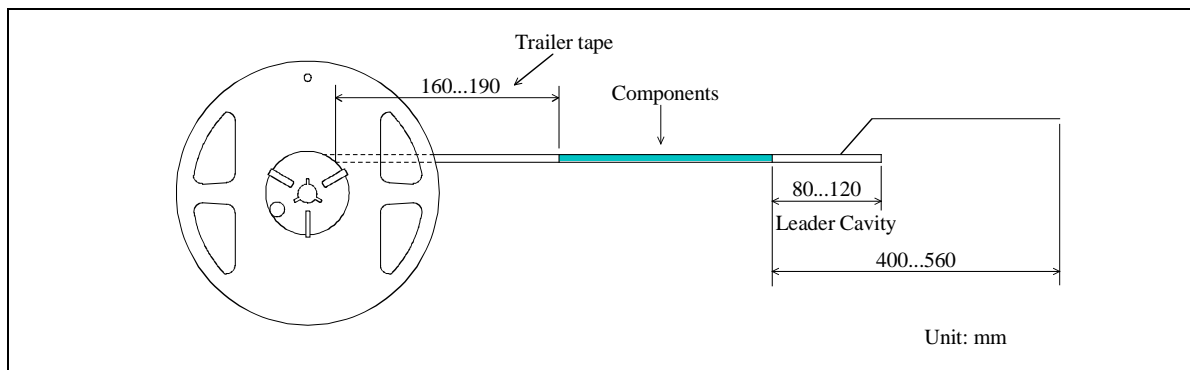

Murata part number : SAFEB856MAA0F00

Package Dimensions

Specification

Item	Specification	
	-30 to +85°C	typ.
Nominal Center Frequency(f_c)	856.5 MHz	
Insertion Loss (843 to 870MHz)	2.3 dB max.	2.0 dB
Absolute Attenuation		
1) 100 to 815 MHz	35 dB min.	50 dB
2) 898 to 925 MHz	42 dB min.	47 dB
3) 1000 to 1500 MHz	30 dB min.	46 dB
4) 1500 to 3000 MHz	25 dB min.	35 dB
Ripple Deviation (843 to 870MHz)	1.5 dB max.	0.5 dB
VSWR (843 to 870MHz)	2.0 max.	1.5
Unbalance Port Matching Impedance (nominal)	50Ω	
Input Signal Level	31.6mW (+15dBm), 2000 hours	

SAW FILTER FOR J-CDMA (Rx)

Murata part number : SAFEB856MAA0F00

Frequency Performance

SAW FILTER FOR J-CDMA (Rx)

Murata part number : SAFEB856MAA0F00

Dimensions of Carrier Tape

Dimensions of Tape

Dimensions of Reel