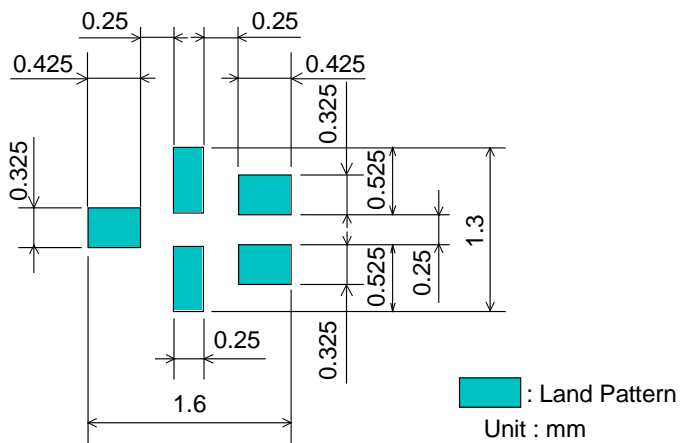

SAW FILTER FOR J-CDMA (Rx)

Murata part number : SAFEB856MAA0F00

Frequency Performance

SAW FILTER FOR J-CDMA (Rx)

Murata part number : SAFEB856MAA0F00

Dimensions of Carrier Tape

Dimensions of Tape

Dimensions of Reel

SAFEB856MAA0F00R00 ... 10000pcs/reel

SAFEB856MAA0F00R15 ... 5000pcs/reel

SAW FILTER FOR J-CDMA (Rx)

Murata part number : SAFEB856MAA0F00

Recommended Land Pattern

Top View

Test Circuit

Bottom View