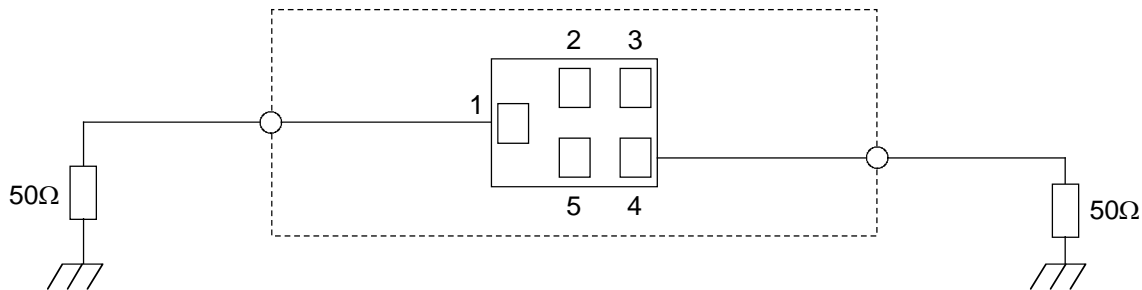

SAW FILTER FOR J-CDMA (Rx)

Murata part number : SAFEB856MAA0F00

Frequency Performance

SAW FILTER FOR J-CDMA (Rx)

Murata part number : SAFEB856MAA0F00

Dimensions of Carrier Tape

Dimensions of Tape

Dimensions of Reel

SAFEB856MAA0F00R00 ... 10000pcs/reel

SAFEB856MAA0F00R15 ... 5000pcs/reel

SAW FILTER FOR J-CDMA (Rx)

Murata part number : SAFEB856MAA0F00

Recommended Land Pattern

Top View

Test Circuit

Bottom View

SAW FILTER FOR J-CDMA (Rx)

Murata part number : SAFEB856MAA0F00

■ RoHS Compliance

This component is compliant with RoHS directive.

This component was always RoHS compliant from the first date of manufacture.