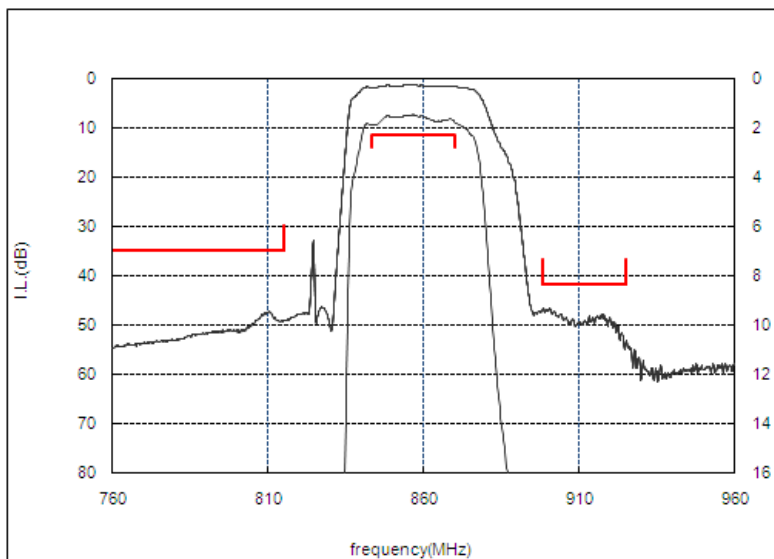

Data Sheet of SAW Components

Note : Murata SAW Component is applicable for Cellular /Cordless phone (Terminal) relevant market only.

Please also read caution at the end of this document.

SAW FILTER FOR J-CDMA (Rx)

Murata part number : SAFEB856MAA0F00

Package Dimensions

Specification

Item	Specification	
	-30 to +85°C	typ.
Nominal Center Frequency(f_c)	856.5 MHz	
Insertion Loss (843 to 870MHz)	2.3 dB max.	2.0 dB
Absolute Attenuation		
1) 100 to 815 MHz	35 dB min.	50 dB
2) 898 to 925 MHz	42 dB min.	47 dB
3) 1000 to 1500 MHz	30 dB min.	46 dB
4) 1500 to 3000 MHz	25 dB min.	35 dB
Ripple Deviation (843 to 870MHz)	1.5 dB max.	0.5 dB
VSWR (843 to 870MHz)	2.0 max.	1.5
Unbalance Port Matching Impedance (nominal)	50Ω	
Input Signal Level	31.6mW (+15dBm), 2000 hours	

SAW FILTER FOR J-CDMA (Rx)

Murata part number : SAFEB856MAA0F00

Frequency Performance

SAW FILTER FOR J-CDMA (Rx)

Murata part number : SAFEB856MAA0F00

Dimensions of Carrier Tape

Dimensions of Tape

Dimensions of Reel

SAFEB856MAA0F00R00 ... 10000pcs/reel

SAFEB856MAA0F00R15 ... 5000pcs/reel

SAW FILTER FOR J-CDMA (Rx)

Murata part number : SAFEB856MAA0F00

Recommended Land Pattern

Top View

Test Circuit

Bottom View