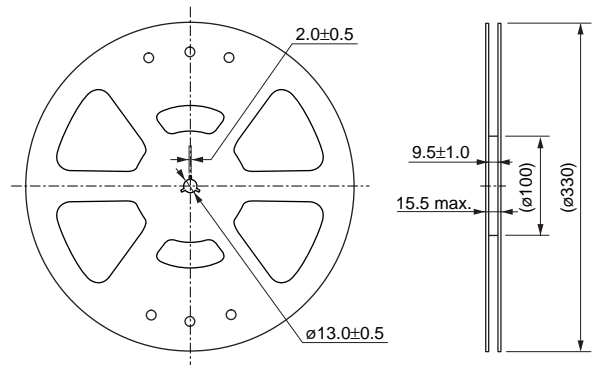

(in mm)

$\phi 178$ Reel Dimension

(in mm)

$\phi 330$ Reel Dimension

(in mm)