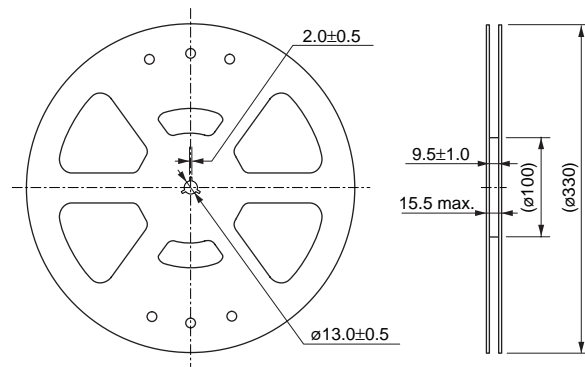

(in mm)

$\phi 178$ Reel Dimension

(in mm)

$\phi 330$ Reel Dimension

(in mm)