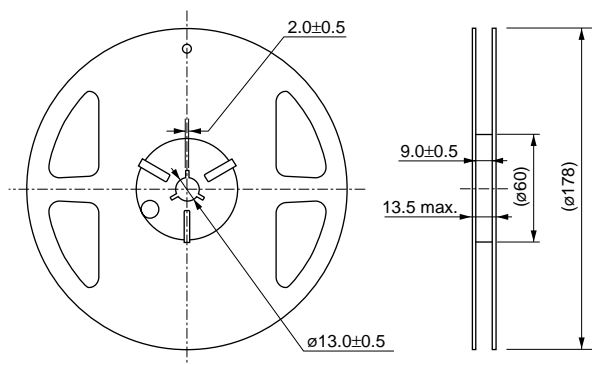

(in mm)

ø178 Reel Dimension

(in mm)