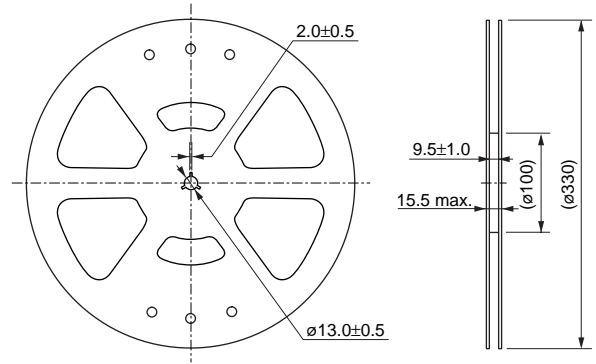

(in mm)

$\phi 178$ Reel Dimension

(in mm)

$\phi 330$ Reel Dimension

(in mm)