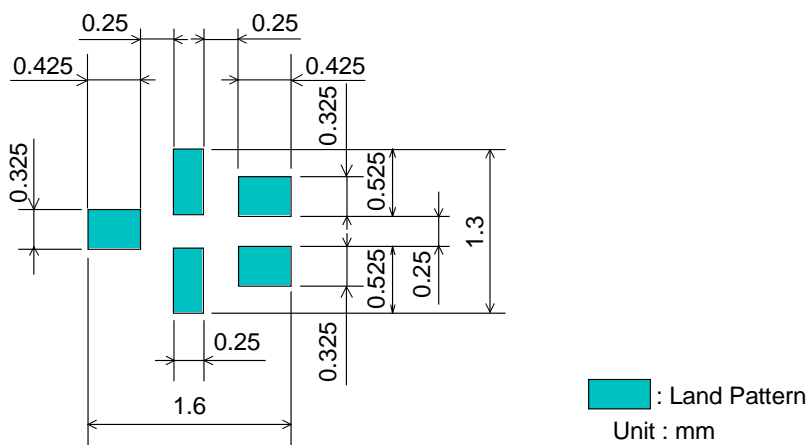

SAFEA2G14RA0F00R00 ... 10000pcs/reel

SAFEA2G14RA0F00R15 ... 5000pcs/reel

SAW FILTER FOR UMTS Band1 Rx

Murata part number : SAFEA2G14RA0F00

Recommended Land Pattern

Top View

Test Circuit

Bottom View