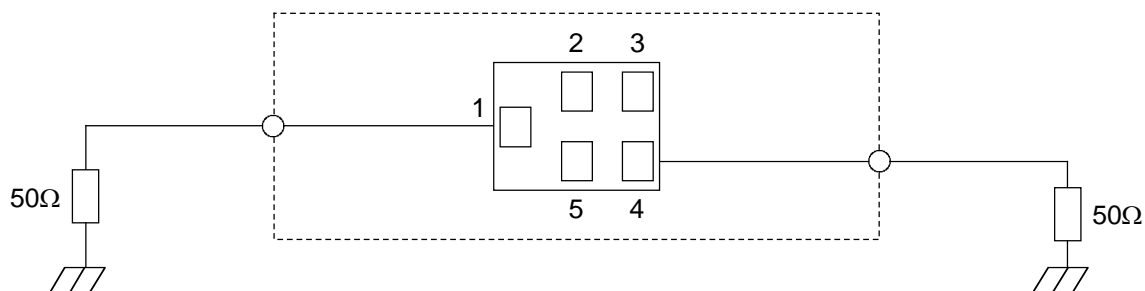

SAW FILTER FOR UMTS Band1 Rx

Murata part number : SAFEA2G14RA0F00

■ Frequency Performance

SAW FILTER FOR UMTS Band1 Rx

Murata part number : SAFEA2G14RA0F00

Dimensions of Carrier Tape

Dimensions of Tape

Dimensions of Reel

SAFEA2G14RA0F00R00 ... 10000pcs/reel

SAFEA2G14RA0F00R15 ... 5000pcs/reel

SAW FILTER FOR UMTS Band1 Rx

Murata part number : SAFEA2G14RA0F00

Recommended Land Pattern

Top View

Test Circuit

Bottom View

SAW FILTER FOR UMTS Band1 Rx

Murata part number : SAFEA2G14RA0F00

■ RoHS Compliance

This component is compliant with RoHS directive.

This component was always RoHS compliant from the first date of manufacture.