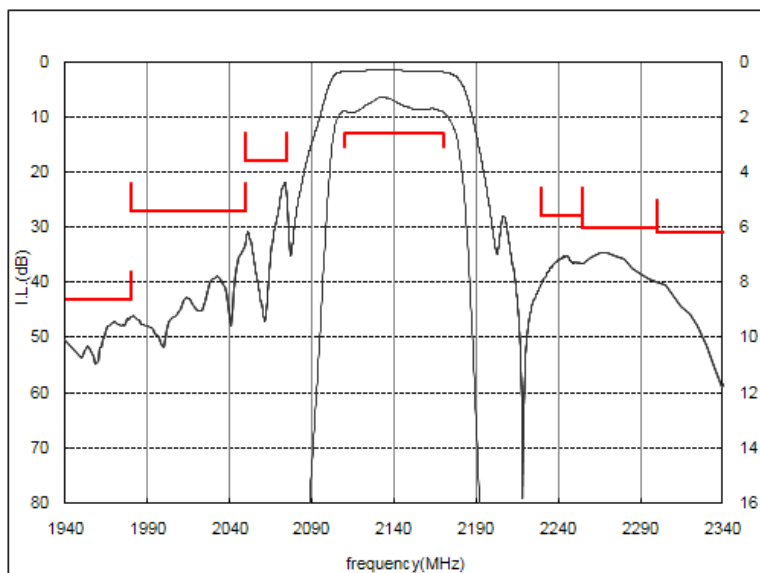

Data Sheet of SAW Components

Note : Murata SAW Component is applicable for Cellular /Cordless phone (Terminal) relevant market only.

Please also read caution at the end of this document.

SAW FILTER FOR UMTS Band1 Rx

Murata part number : SAFEA2G14RA0F00

Package Dimensions

Specification

Item	Specification		
	-30 to 85°C	25±2°C	typ.
Nominal Center Frequency(fc)	2140MHz		
Insertion Loss (2110 to 2170MHz)	2.6 dB max.	2.3 dB max.	1.9 dB
Absolute Attenuation			
1) 0.1 to 1920 MHz	37 dB min.	37 dB min.	41 dB
2) 1920 to 1980 MHz	43 dB min.	43 dB min.	48 dB
3) 1980 to 2050 MHz	27 dB min.	27 dB min.	32 dB
4) 2050 to 2075 MHz	18 dB min.	18 dB min.	21 dB
5) 2230 to 2255 MHz	28 dB min.	28 dB min.	35 dB
6) 2255 to 2300 MHz	30 dB min.	30 dB min.	34 dB
7) 2300 to 2480 MHz	31 dB min.	31 dB min.	40 dB
8) 2480 to 2550 MHz	35 dB min.	35 dB min.	41 dB
9) 2550 to 4030 MHz	30 dB min.	30 dB min.	36 dB
10) 4030 to 4340 MHz	25 dB min.	25 dB min.	34 dB
11) 6330 to 6510 MHz	20 dB min.	20 dB min.	26 dB
Ripple Deviation (2110 to 2170MHz)	1.6 dB max.	1.4 dB max.	0.6 dB
VSWR (2110 to 2170MHz)	2.0 max.	1.9 max.	1.7
Unbalance Port Matching Impedance (nominal)	50Ω		
Input Signal Level	50mW (+17dBm), 20000hours, +55°C		

SAW FILTER FOR UMTS Band1 Rx

Murata part number : SAFEA2G14RA0F00

■ Frequency Performance

SAW FILTER FOR UMTS Band1 Rx

Murata part number : SAFEA2G14RA0F00

Dimensions of Carrier Tape

Dimensions of Tape

Dimensions of Reel