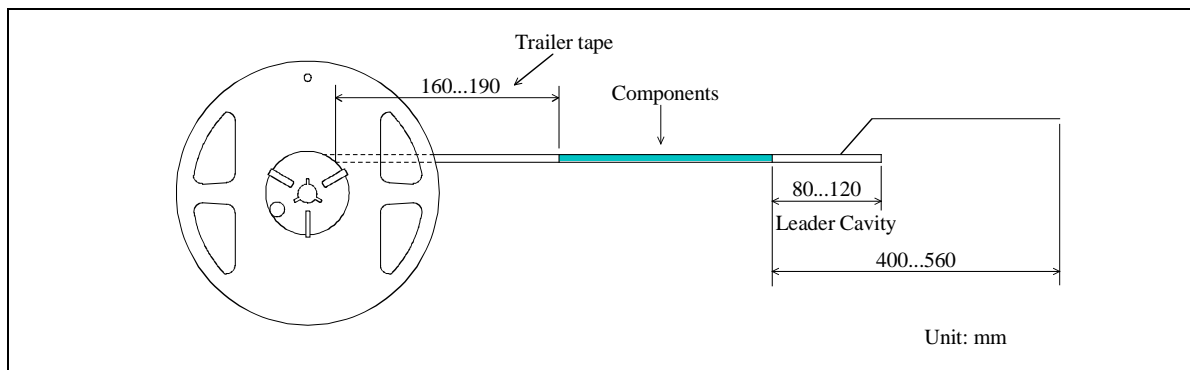

SAW FILTER FOR UMTS Band1 Rx

Murata part number : SAFEA2G14RA0F00

■ Frequency Performance

SAW FILTER FOR UMTS Band1 Rx

Murata part number : SAFEA2G14RA0F00

Dimensions of Carrier Tape

Dimensions of Tape

Dimensions of Reel