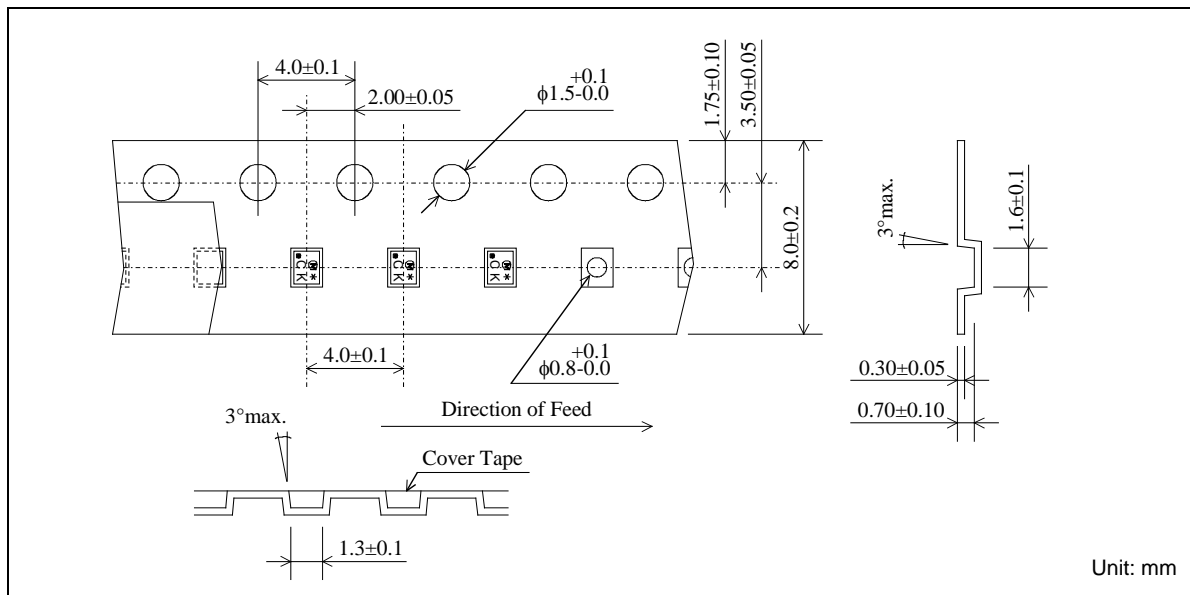

SAW FILTER FOR UMTS Band1 Rx

Murata part number : SAFEA2G14RA0F00

■ Frequency Performance

SAW FILTER FOR UMTS Band1 Rx

Murata part number : SAFEA2G14RA0F00

Dimensions of Carrier Tape

Dimensions of Tape

Dimensions of Reel