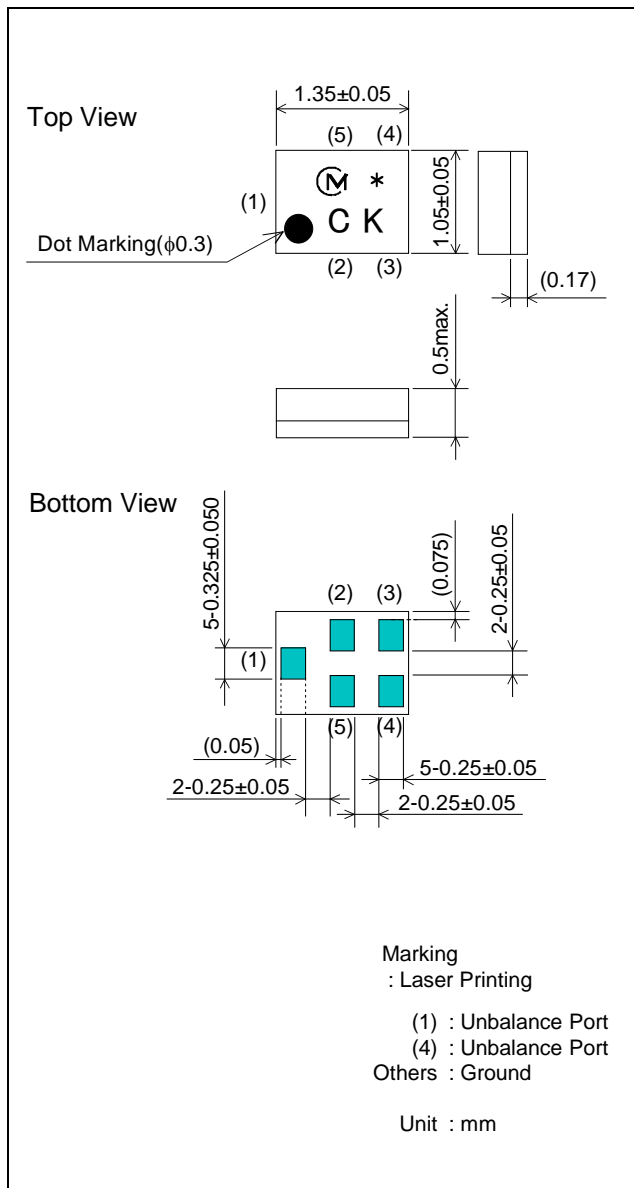

Data Sheet of SAW Components

Note : Murata SAW Component is applicable for Cellular /Cordless phone (Terminal) relevant market only.

Please also read caution at the end of this document.

SAW FILTER FOR UMTS Band1 Rx

Murata part number : SAFEA2G14RA0F00

Package Dimensions

Specification

Item	Specification		
	-30 to 85°C	25±2°C	typ.
Nominal Center Frequency(fc)	2140MHz		
Insertion Loss (2110 to 2170MHz)	2.6 dB max.	2.3 dB max.	1.9 dB
Absolute Attenuation			
1) 0.1 to 1920 MHz	37 dB min.	37 dB min.	41 dB
2) 1920 to 1980 MHz	43 dB min.	43 dB min.	48 dB
3) 1980 to 2050 MHz	27 dB min.	27 dB min.	32 dB
4) 2050 to 2075 MHz	18 dB min.	18 dB min.	21 dB
5) 2230 to 2255 MHz	28 dB min.	28 dB min.	35 dB
6) 2255 to 2300 MHz	30 dB min.	30 dB min.	34 dB
7) 2300 to 2480 MHz	31 dB min.	31 dB min.	40 dB
8) 2480 to 2550 MHz	35 dB min.	35 dB min.	41 dB
9) 2550 to 4030 MHz	30 dB min.	30 dB min.	36 dB
10) 4030 to 4340 MHz	25 dB min.	25 dB min.	34 dB
11) 6330 to 6510 MHz	20 dB min.	20 dB min.	26 dB
Ripple Deviation (2110 to 2170MHz)	1.6 dB max.	1.4 dB max.	0.6 dB
VSWR (2110 to 2170MHz)	2.0 max.	1.9 max.	1.7
Unbalance Port Matching Impedance (nominal)	50Ω		
Input Signal Level	50mW (+17dBm), 20000hours, +55°C		

SAW FILTER FOR UMTS Band1 Rx

Murata part number : SAFEA2G14RA0F00

■ Frequency Performance

SAW FILTER FOR UMTS Band1 Rx

Murata part number : SAFEA2G14RA0F00

Dimensions of Carrier Tape

Dimensions of Tape

Dimensions of Reel

SAFEA2G14RA0F00R00 ... 10000pcs/reel

SAFEA2G14RA0F00R15 ... 5000pcs/reel

SAW FILTER FOR UMTS Band1 Rx

Murata part number : SAFEA2G14RA0F00

Recommended Land Pattern

Top View

Test Circuit

Bottom View