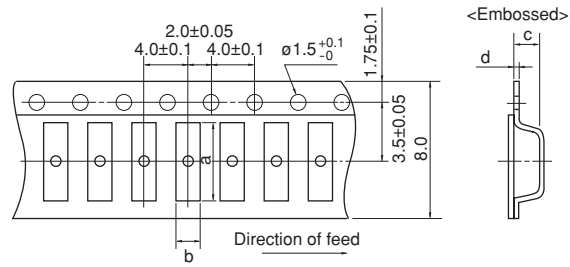

■ Minimum Quantity and Dimensions of 8mm Width Embossed Tape

Dimension of the cavity is measured at the bottom side.

Part Number	Dimensions				Minimum Qty. (pcs.)		
					ø180mm reel	ø330mm reel	Bulk
	a	b	c	d	Embossed Tape	Embossed Tape	
DXP18	1.82	0.90	0.60	0.20	5000	-	500
DXP2A	2.20	1.20	0.98	0.25	3000	-	500
DXW21B	2.25	1.45	1.40	0.30	2000	10000	500
DXW21H	2.30	1.55	1.10	0.25	3000	-	500

(in mm)