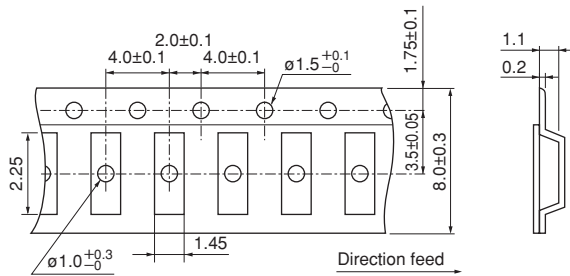

Minimum Quantity Guide

Part Number	Quantity (pcs.)	
	Paper Tape	Embossed Tape
PR*15_RC	10,000	-
PR*18_RB	4,000	-
PR*21_RA	-	4,000
PR*21_RK	-	3,000

Tape Dimensions

PR*15_RC Series: Paper Tape

PR*18_RB Series: Paper Tape

PR*21_RA Series: Embossed Tape

PR*21_RK Series: Embossed Tape

(in mm)

Reel Dimensions

(in mm)