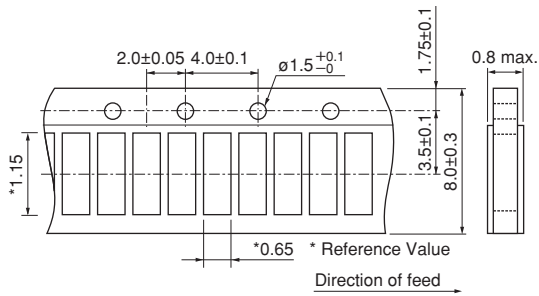

Minimum Quantity Guide

Part Number	Quantity (pcs.)	
	Paper Tape	Embossed Tape
PR*15_RC	10,000	-
PR*18_RB	4,000	-
PR*21_RA	-	4,000
PR*21_RK	-	3,000

Tape Dimensions

PR*15_RC Series: Paper Tape

PR*18_RB Series: Paper Tape

PR*21_RA Series: Embossed Tape

PR*21_RK Series: Embossed Tape

(in mm)

Reel Dimensions

(in mm)