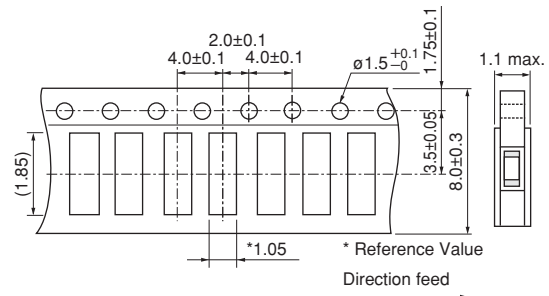

Minimum Quantity Guide

Part Number	Quantity (pcs.)	
	Paper Tape	Embossed Tape
PR*15_RC	10,000	-
PR*18_RB	4,000	-
PR*21_RA	-	4,000
PR*21_RK	-	3,000

Tape Dimensions

PR*15_RC Series: Paper Tape

PR*18_RB Series: Paper Tape

PR*21_RA Series: Embossed Tape

PR*21_RK Series: Embossed Tape

(in mm)

Reel Dimensions

(in mm)