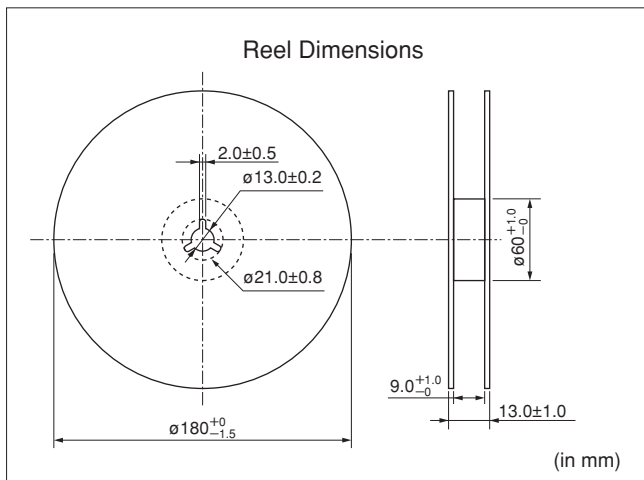

Minimum Quantity Guide

Part Number	Quantity (pcs.)	
	Paper Tape	Embossed Tape
PR*15_RC	10,000	-
PR*18_RB	4,000	-
PR*21_RA	-	4,000
PR*21_RK	-	3,000

Tape Dimensions

PR*15_RC Series: Paper Tape

PR*18_RB Series: Paper Tape

PR*21_RA Series: Embossed Tape

PR*21_RK Series: Embossed Tape

(in mm)

Reel Dimensions

(in mm)