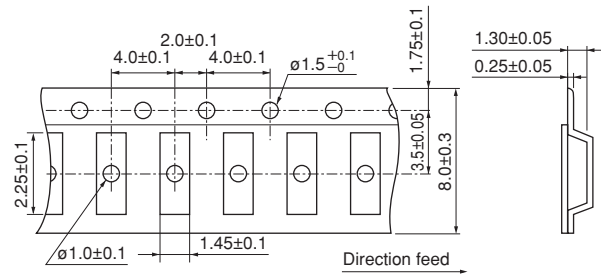

Minimum Quantity Guide

Part Number	Quantity (pcs.)	
	Paper Tape	Embossed Tape
PR*15_RC	10,000	-
PR*18_RB	4,000	-
PR*21_RA	-	4,000
PR*21_RK	-	3,000

Tape Dimensions

PR*15_RC Series: Paper Tape

PR*18_RB Series: Paper Tape

PR*21_RA Series: Embossed Tape

PR*21_RK Series: Embossed Tape

(in mm)

Reel Dimensions

(in mm)