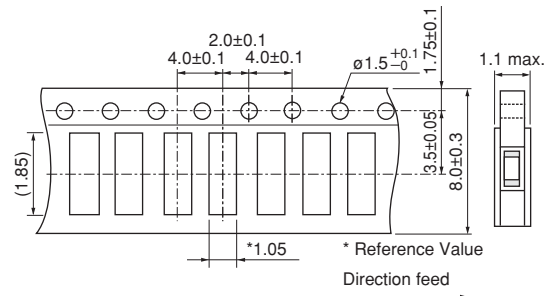

Minimum Quantity Guide

Part Number	Quantity (pcs.)	
	Paper Tape	Embossed Tape
PR*15_RC	10,000	-
PR*18_RB	4,000	-
PR*21_RA	-	4,000
PR*21_RK	-	3,000

Tape Dimensions

PR*15_RC Series: Paper Tape

PR*18_RB Series: Paper Tape

PR*21_RA Series: Embossed Tape

PR*21_RK Series: Embossed Tape

(in mm)

Reel Dimensions

(in mm)