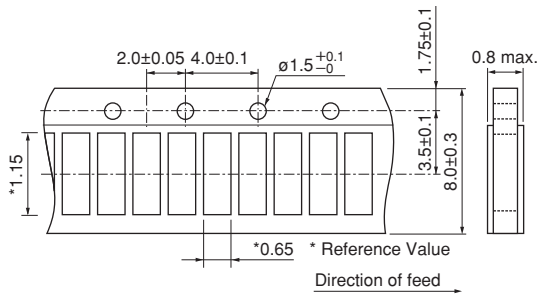

Minimum Quantity Guide

Part Number	Quantity (pcs.)	
	Paper Tape	Embossed Tape
PR*15_RC	10,000	-
PR*18_RB	4,000	-
PR*21_RA	-	4,000
PR*21_RK	-	3,000

Tape Dimensions

PR*15_RC Series: Paper Tape

PR*18_RB Series: Paper Tape

PR*21_RA Series: Embossed Tape

PR*21_RK Series: Embossed Tape

(in mm)

Reel Dimensions

(in mm)